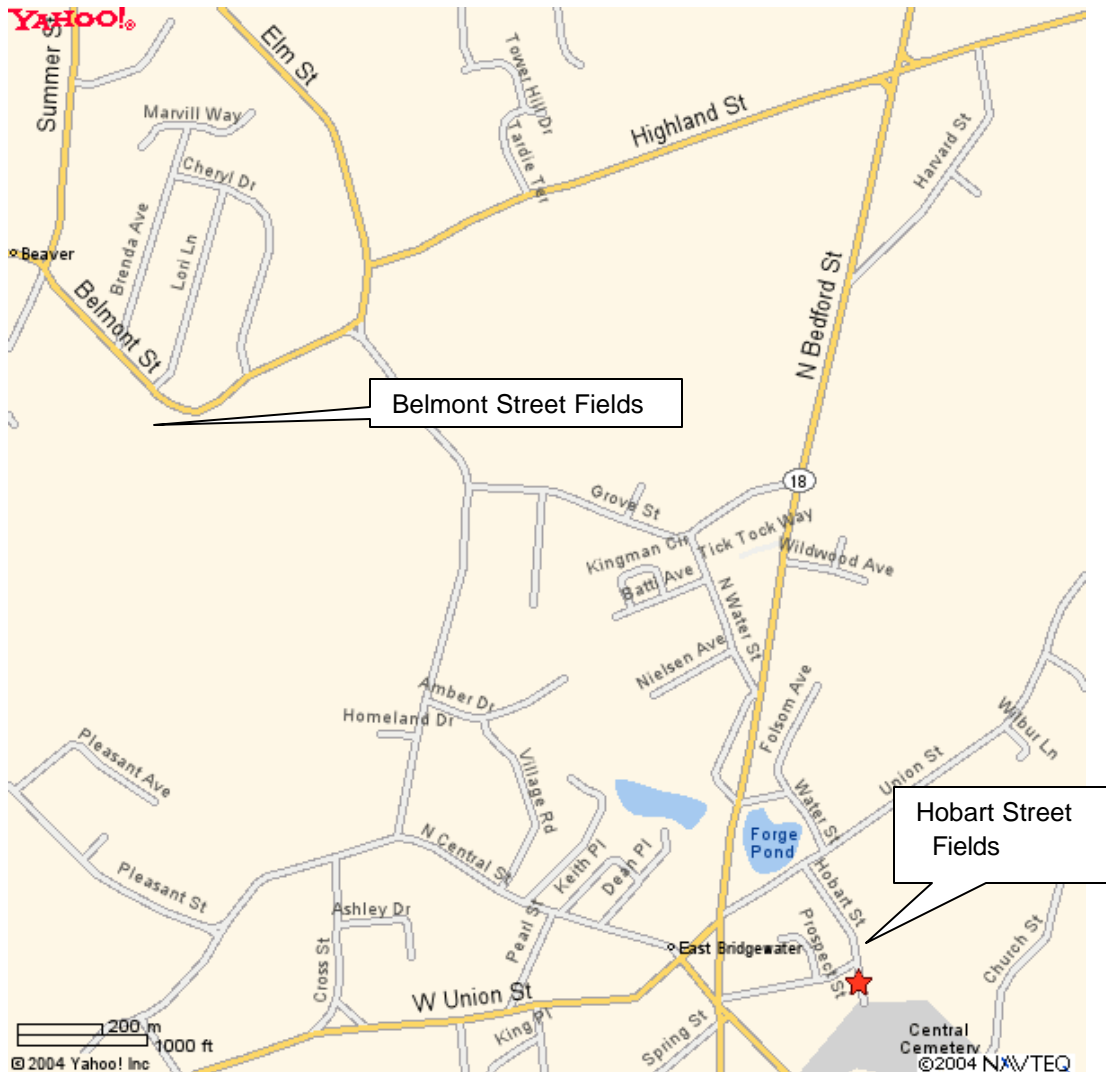

## East Bridgewater Fields

### Driving Directions:

#### From Route 18 North or South:

**Hobart Street Fields** - Take Route 18 to traffic light in the center of East Bridgewater. Turn onto Maple Ave., which is between the Lil Peach store and the Insurance Building. Go to the parking lot at the end of Maple Ave. Fields are up on the left.

**Belmont Street Fields** – Turn onto Highland Street. Follow it until it becomes Belmont Street. The entrance to the fields is across from Lori Lane on Belmont Street.